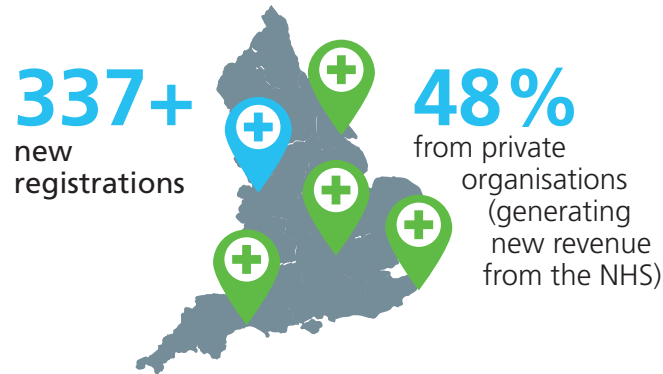

During our 2 year pilot

We're open...

Since launching NHS Open Space in May 2019:

We have expanded our community to:

OPEN SPACE

DELIVERED BY NHSPS

And improved space utilisation:

All figures correct as of September 2020

Services booking with us most: