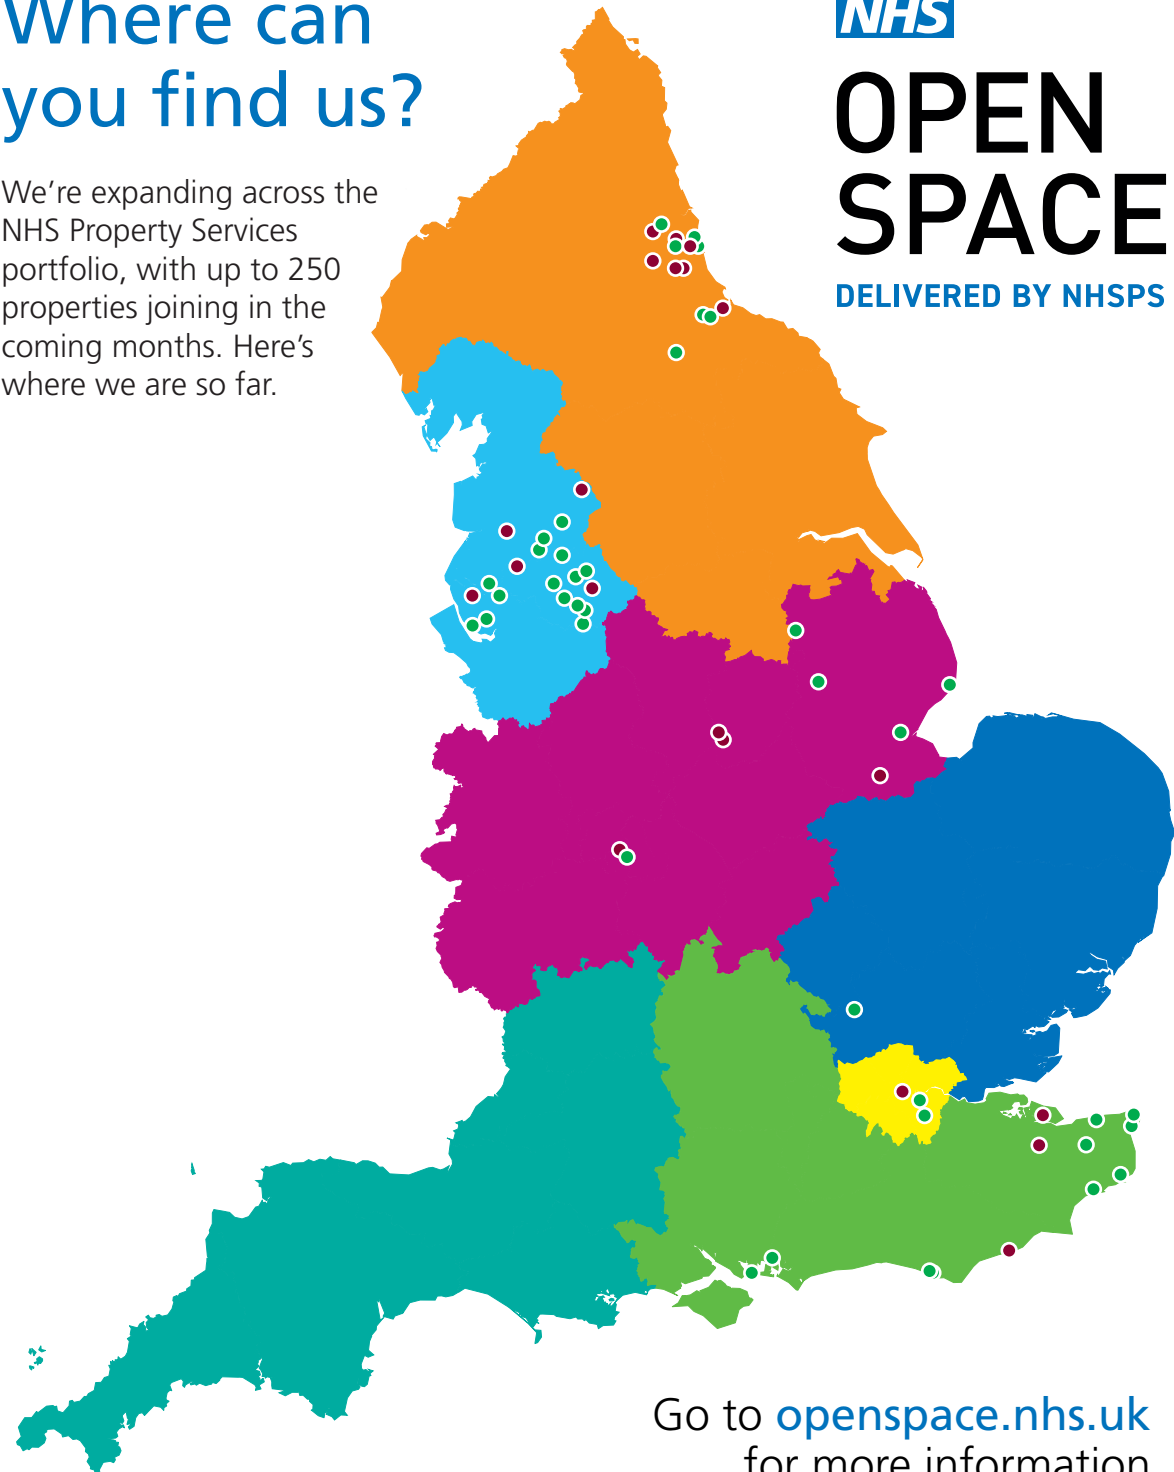

Midlands

- Johnson Community Hospital
- Soho Health Centre
- Strelley Health Centre
- Wollaton Vale Health Centre
- Boston Health Clinic
- Greet Community Health Centre
- John Coupland Hospital
- North Hykeham Health Centre
- Skegness Hospital

East of England

- Liverpool Road Health Centre

London

- South Westminster Centre for Health
- NHS Greenwich (Greenwich Square)
- Orpington Health and Wellbeing Centre

South East

- Sheppey Community Hospital
- Sittingbourne Community Hospital
- Station Plaza Health Centre
- Broadstairs Health Centre
- Canterbury Health Centre
- Dover Health Centre
- Eastney Health Centre
- Folkestone Health Centre
- Havant Health Centre
- Newhaven Polyclinic
- Newhaven Rehabilitation Centre
- Newington Road Clinic
- Queen Victoria Memorial Hospital - Main Building

- Current properties
- Properties joining in 2020

Where can you find us?

We're expanding across the NHS Property Services portfolio, with up to 250 properties joining in the coming months. Here's where we are so far.

NHS

OPEN SPACE

DELIVERED BY NHSPS

Go to openspace.nhs.uk for more information